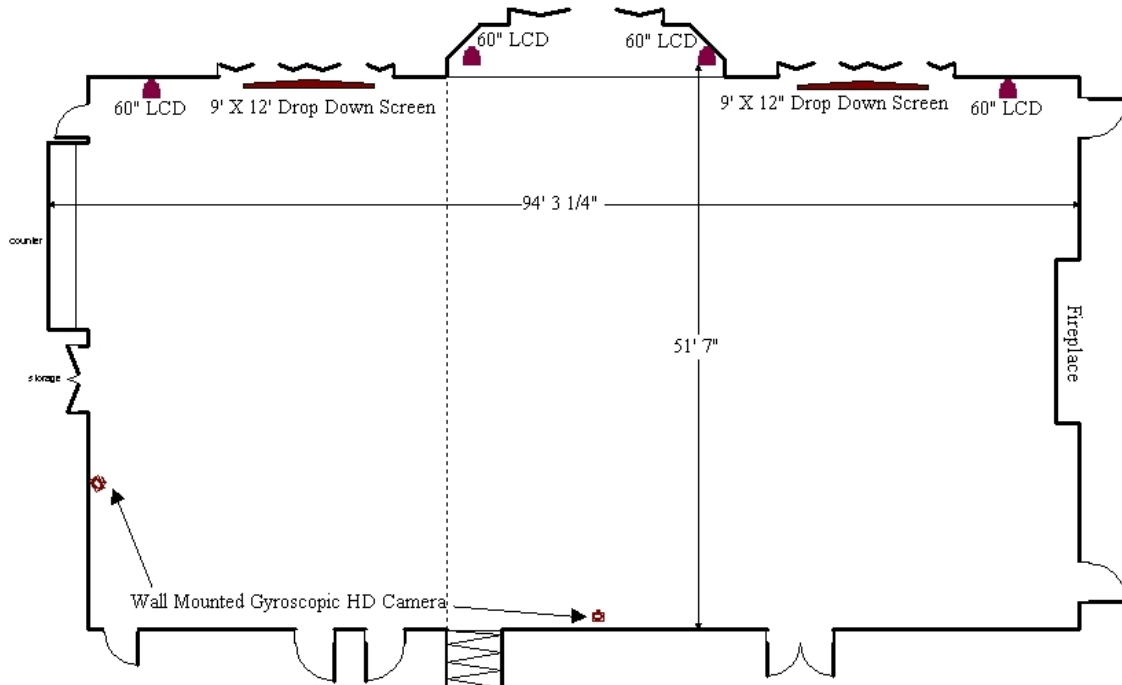

Grand Ballroom

The Grand Ballroom is an impressive, spacious room with soaring 25 foot ceilings, custom stack-stone fireplace, breathtaking lighting, and abundant space to create the ultimate event of your dreams. With two 9' x 12' drop down screens with 5500 Lumen DLP Projectors, and four 60" Plasma TV's, your audio video needs are sure to be met. An elegant pre-function lobby and seating area accompanies the Ballroom and features original artwork, leather furniture, and an additional 60" Plasma. A floor to ceiling retractable wall is installed should your group wish to offer break out spaces

Room	Sq. Feet	Ceiling Height	Conference	Theatre	Reception	Rounds/Rounds with Dance Floor
Ballroom	4800	25'	-	425	336	288/250