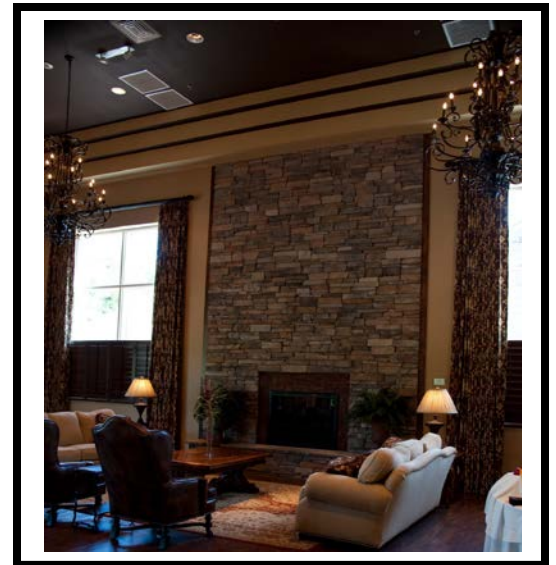

Grand Ballroom

The Grand Ballroom is an impressive, spacious room with soaring 25 foot ceilings, custom stack-stone fireplace, breathtaking lighting, and abundant space to create the ultimate event of your dreams. With two 9' x 12' drop down screens with 5500 Lumen DLP Projectors, and four 60" Plasma TV's, your audio video needs are sure to be met. An elegant pre-function lobby and seating area accompanies the Ballroom and features original artwork, leather furniture, and an additional 60" Plasma. A floor to ceiling retractable wall is installed should your group wish to offer break out spaces

Room	Sq. Feet	Ceiling Height	Conference	Theatre	Reception	Rounds/Rounds with Dance Floor
Ballroom	4800	25'	-	425	336	288/250